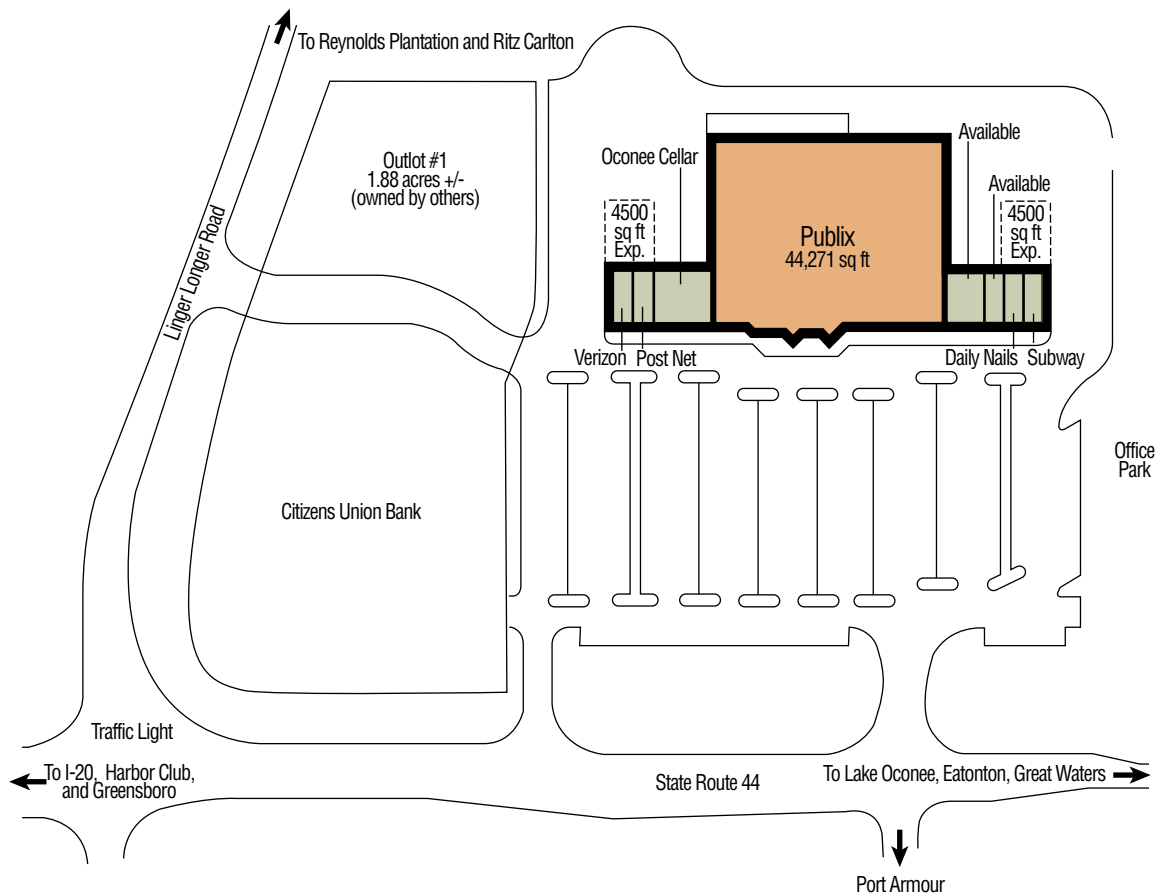

The Market

Total Trade
Area Population **$35,882**
Resort Area Average
Household Income
$122,567

3500 Eastern Boulevard
Montgomery, AL 36116
www.aronov.com
tel 334-277-1000
fax 334-272-0747