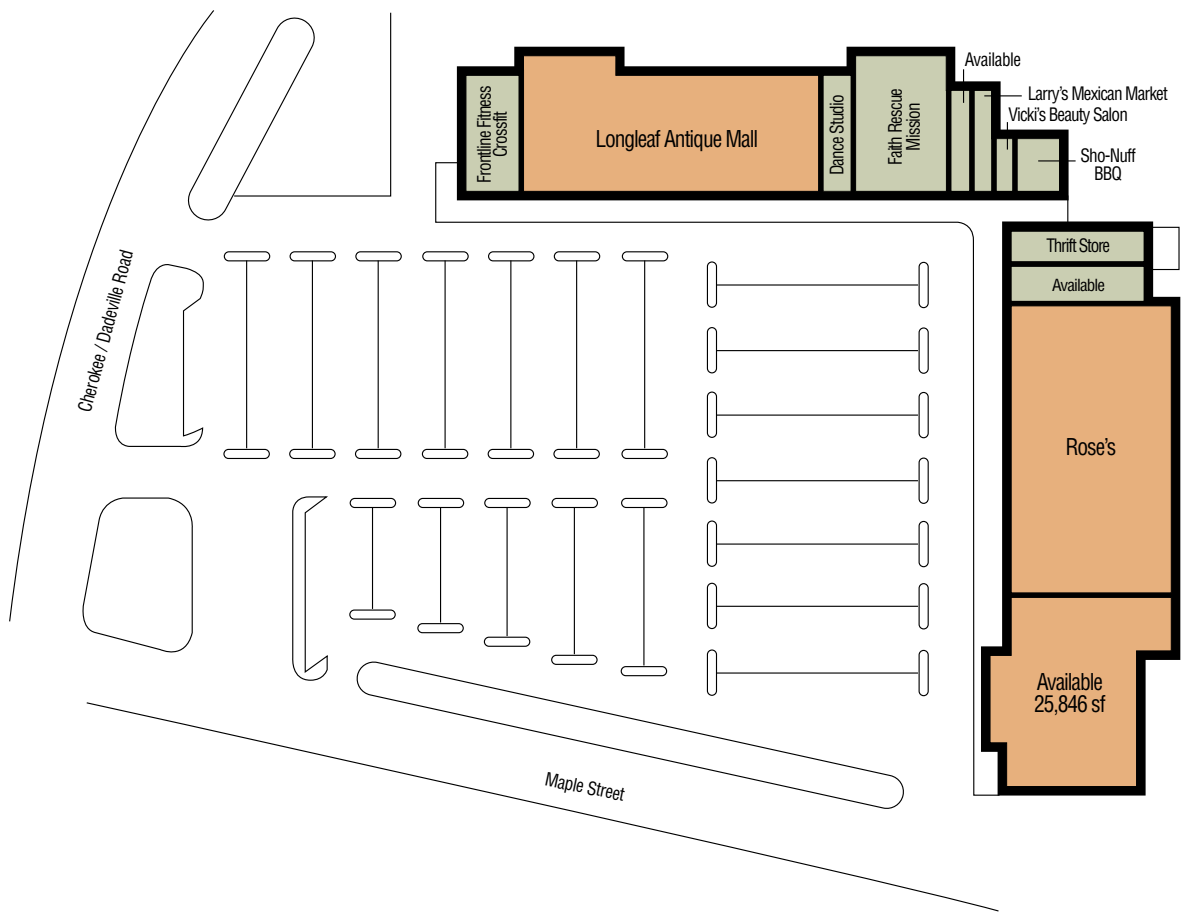

Alex City Shopping Center

Alexander City, Alabama

ARONOV

The Project

Rose's Department Store,
Specialty Shops

Total Square Feet **137,994**

The Market

Total Trade
Area Population **78,899**

Location

Dadeville Road & Alex City Shopping Center Drive,
Alexander City, Alabama

For Leasing Information
Contact Allen Schmidt
334-277-1000 ext. 425
allen.schmidt@aronov.com

- Anchored by Rose's Department Store.
- Shopping center enjoys regional draw due to anchor tenants and location.
- Located within one mile of Central Alabama Community College.
- Good traffic ingress/egress.
- Within 1.5 miles of Russell Medical Center and medical offices.