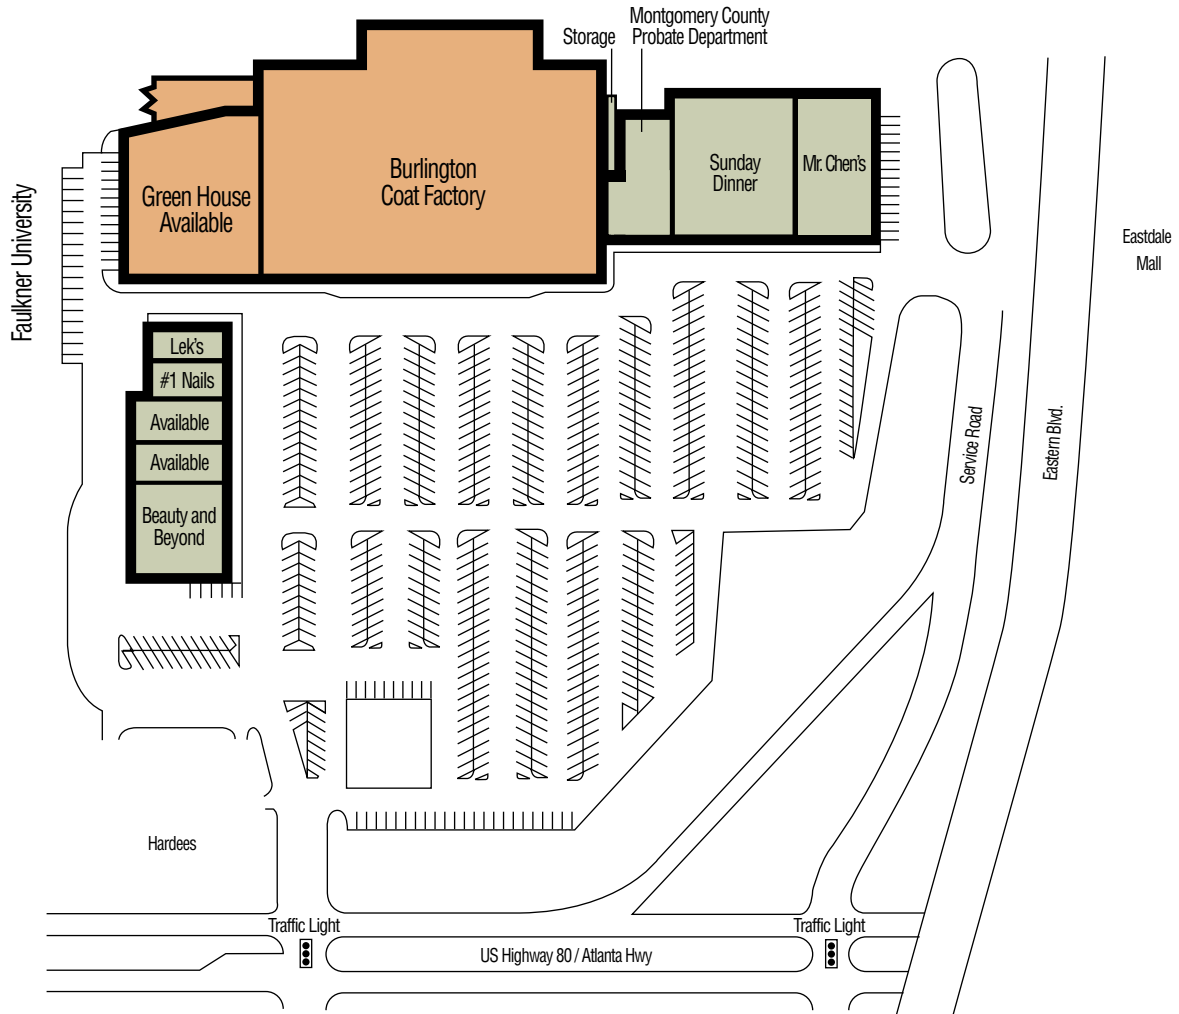

# Montgomery East Plaza

Montgomery, Alabama

**ARONOV**

## The Project

Burlington Coat Factory,  
Specialty Shops

Total **151,268**

# Montgomery East Plaza

Montgomery, Alabama