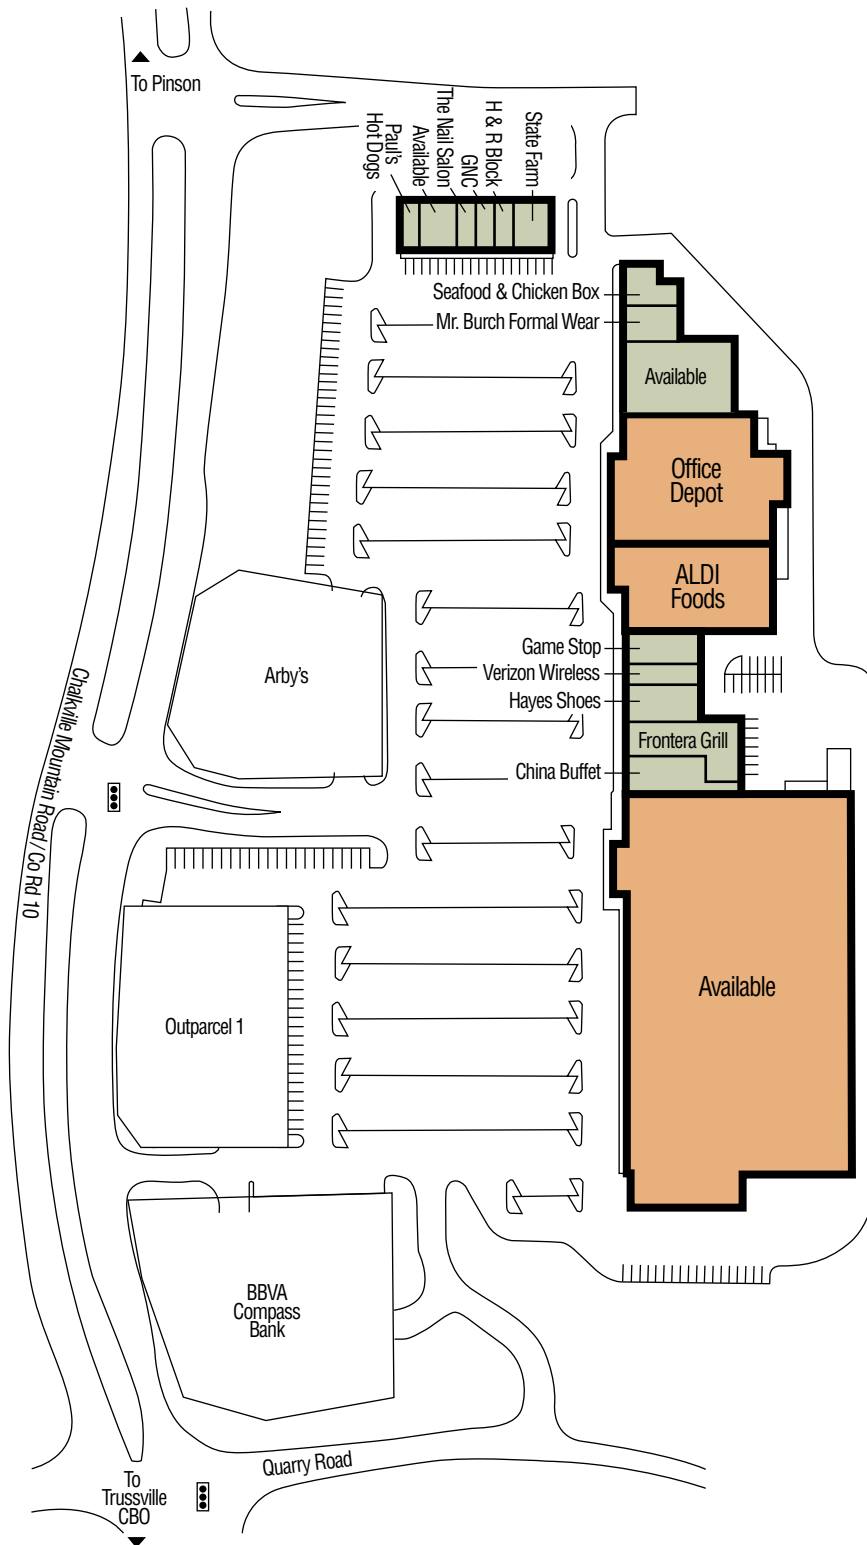

The Market

Total Trade
Area Population **362,591**
Average Household
Income **$76,351**

3500 Eastern Boulevard
Montgomery, AL 36116
www.aronov.com
tel 334-277-1000
fax 334-272-0747